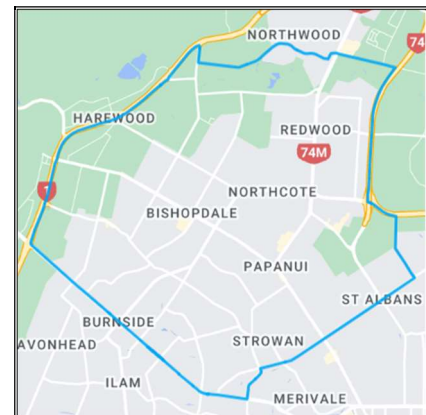

NorWest Sport and Community Hub

Who we are & what we do

Norwest Sport and Community Hub Incorporated (NWSCH) is a new Sport, recreation, and community focused organisation with the following vision statement

“To give residents of North-West Christchurch access to quality shared and multi-user facilities, play, active recreation, sport, community and social activities and services that are provided by organisations working together in an enduring partnership within the community”

We comprise a partnership of six sporting clubs & the YMCA as our founding members. Our membership base is approximately 2000 and we expect this to grow as more organisations join with us.

We have a passion for the Northwest of Christchurch spanning the suburbs of Bishopdale, Northcote, Strowan, Harewood, Papanui, Bryndwr, Casebrook and parts of Redwood to the north and Merivale and St Albans to the east.

We are aware that the Northwest is lacking in community facilities and resources, and we would love for you to join us in our mission to grow the number of these in our area. Our Board meets on a regular basis and is keen for any club/organisation or person who would like to be involved to contact us.

Board Members

Richard Attwood

Sam Watt

Brent Rushworth

Jodi Gauci

Lydia Kennedy

Di Livingstone

Debby Chiplin

How we can help each other?

- Have a need in your community – [Contact us](#)
- Have a great idea on something that enhance your community – [Contact us](#)
- Have some funds you would like to invest in your local community – [Contact us](#)

Check out our website for more information or visit us at the
Celebrate Bishopdale Day on Saturday 19th November

Founding Members

Bowls Papanui : Christchurch YMCA (Trust) : Marist Albion Netball Club Inc : Marist Albion Rugby Football Club Inc :
Merivale Papanui Rugby Football Club Inc : Nomads Football Club Inc : Papanui Redwood Association Football Club

Partner Organisations

Sport Canterbury : Christchurch City Council : Ray White Bishopdale